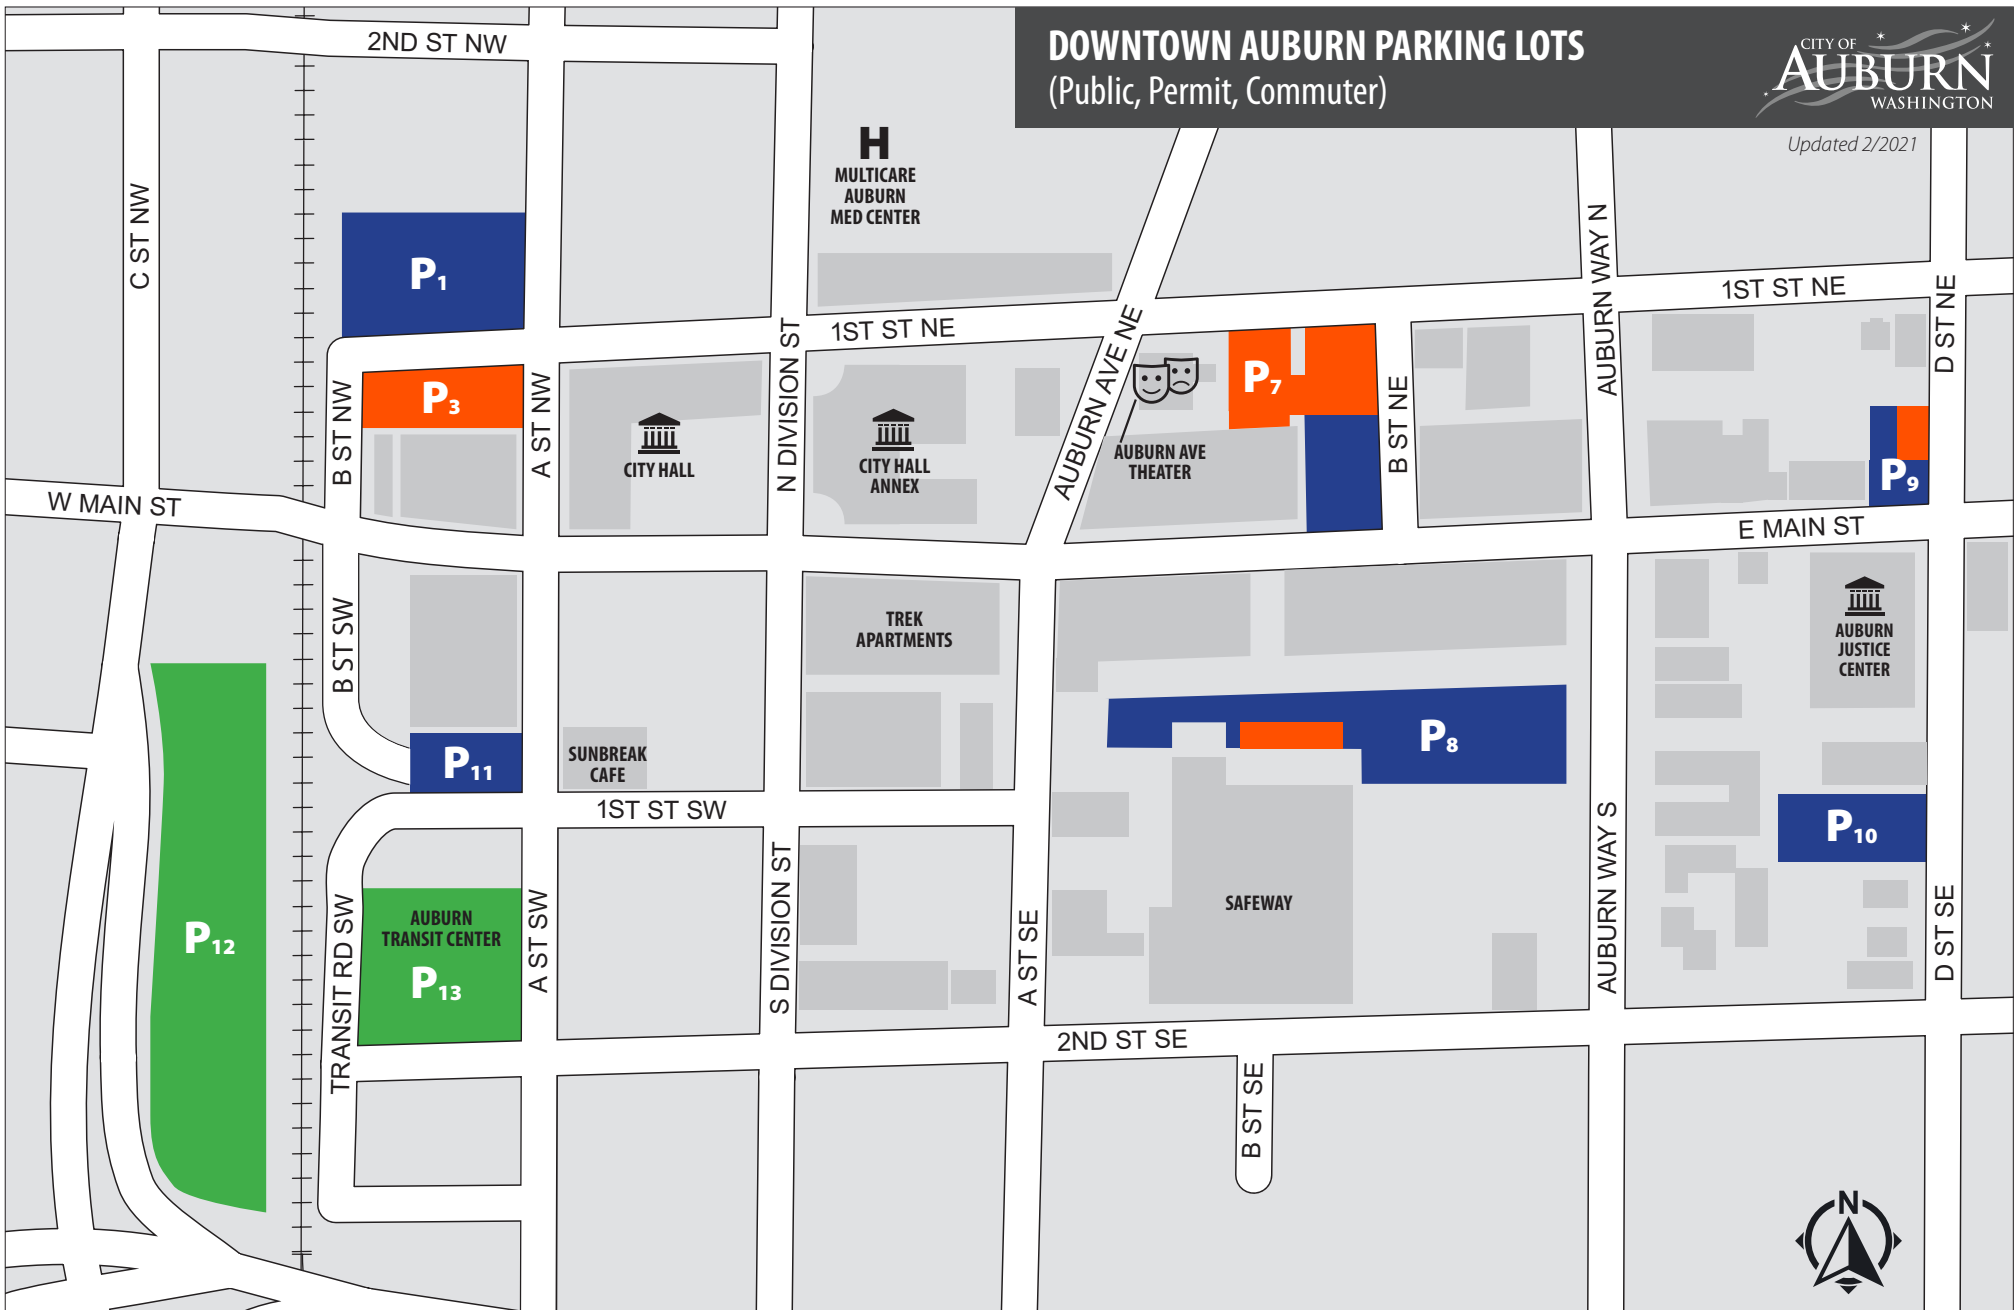

DOWNTOWN AUBURN PARKING LOTS

(Public, Permit, Commuter)

Updated 2/2021

PUBLIC PARKING

- P1.....City Hall Northwest Lot (No Parking 9am-6pm weekdays)
- P2.....City Hall South Lot** (3-hr, 9am-6pm weekdays)
- P7.....Main Street North Lot (3-hr, 9am-6pm weekdays)
- P8.....Main Street South Lot (3-hr, 9am-6pm weekdays)
- P9.....Justice Center Lot (3-hr, 9am-6pm weekdays)
- P10.....Police Department Lot (2-hr, 7am-6pm weekdays)
- P11.....Transit Center Lot (3-hr, 9am-5pm weekdays/15-min, 5-9am & 5-6:30pm, weekdays)

BUSINESS/RESIDENT MONTHLY PERMIT PARKING*

- P3.....City Hall West Lot (3-hr, 9am-6pm weekdays)
- P7.....Main Street North Lot
- P8.....Main Street South Lot
- P9.....Justice Center Lot

COMMUTER PARKING

- P12.....Sound Transit Public Lot
- P13.....South Transit Public Garage

* Unrestricted public parking after 6pm
** City-leased parking